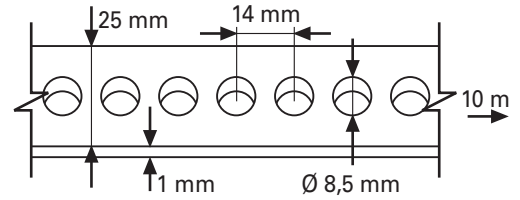

54141

FIXING BAND 25 MM X 1 MM X 10 M

CODE:	54141
MATERIAL:	STAINLESS STEEL
BAND DIMENSION:	25 MM X 1 MM
BAND TYPE:	STRAIGHT
HOLE SIZE:	8,5 MM DIAM.
LOADING CAPACITY:	1.800 N.
PACKING:	10 M PLASTIC CASSETTES
BOX:	5 ROLLS
WOODEN PALLET:	560 ROLLS
QUALITY:	AISI 316